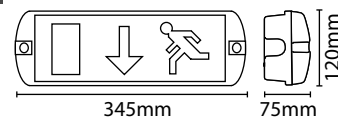

Frames available in Brass, Chrome and White. See our SRBULK range

LGDSET - Legend Set

**EMERGENCY BULKHEADS**

**8W T5 3 HOUR MAINTAINED / NON MAINTAINED EMERGENCY BULKHEADS**

- Requires 1 x 8W G5 T5 300mm Flu. Tube 3000K (included)
- Polycarbonate
- Fully tested to relevant standards by UK accredited test house
- Facility for non-maintained mode
- Facility for remote switching
- Hinged gear tray: easy installation and maintenance
- Dedicated self adhesive legend pack included: allows multiple exit path designation options

- Internal or external use
- LEGEND SET**
- Strong self adhesive labels
- Combination of symbols to suit actual exit paths
- Can be used as an additional Legend Set for YD630M / YD630NM / B3MLED or as individual stickers for walls and doors